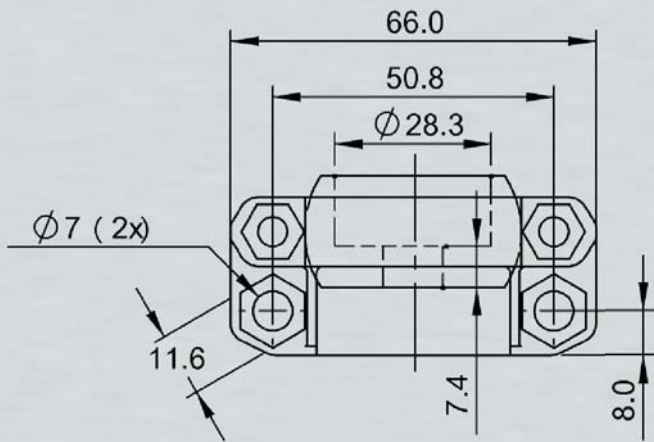

H3-M12 Mounting

H3-M12

Mounting bracket, PVC, with swivel joint for all lasers with M12 thread.